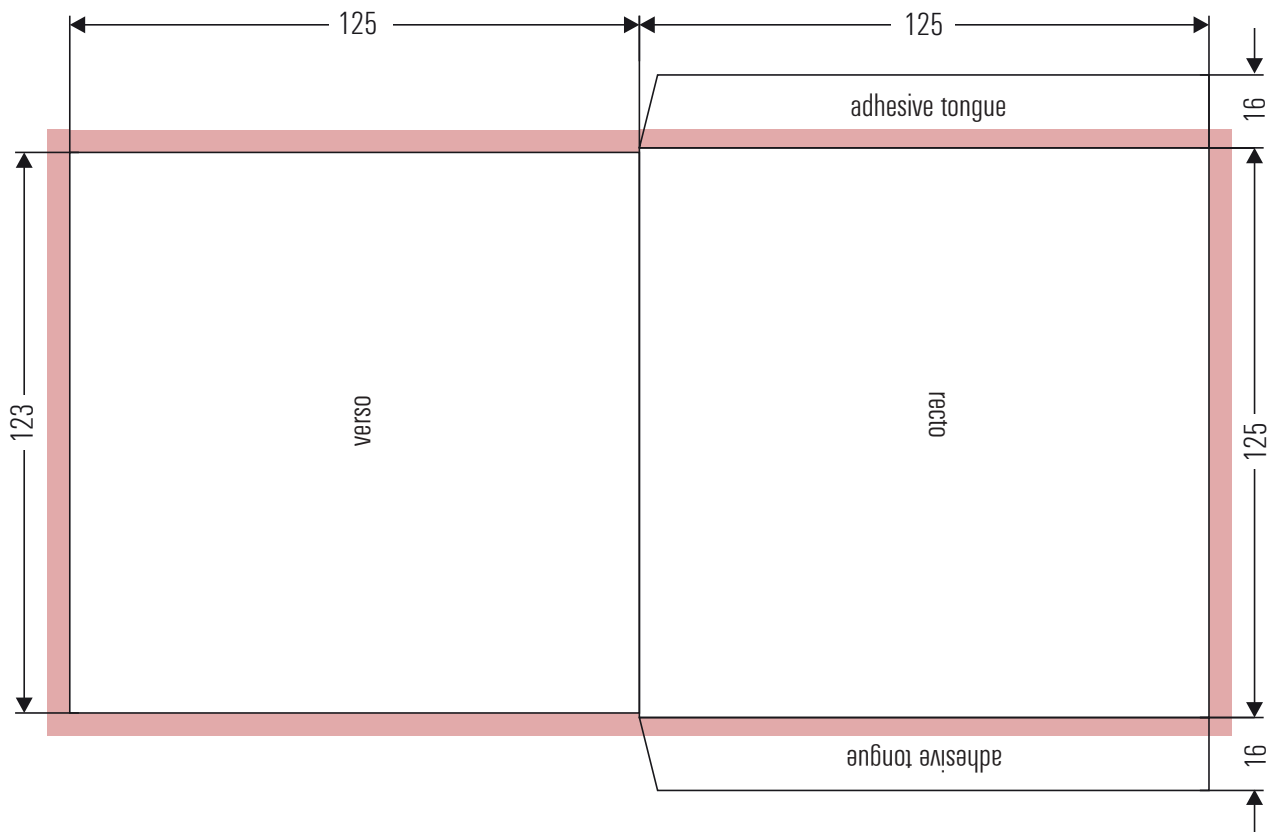

Please let us always have open data together with all fonts and images!

Layout: Please always add a bleed area of 3 mm (in addition to the trimmed size) and do not place text elements closer than 3mm to the bleed area. All data should be arranged in CMYK mode.

Dimensions in mm

 Bleed area of 3 mm